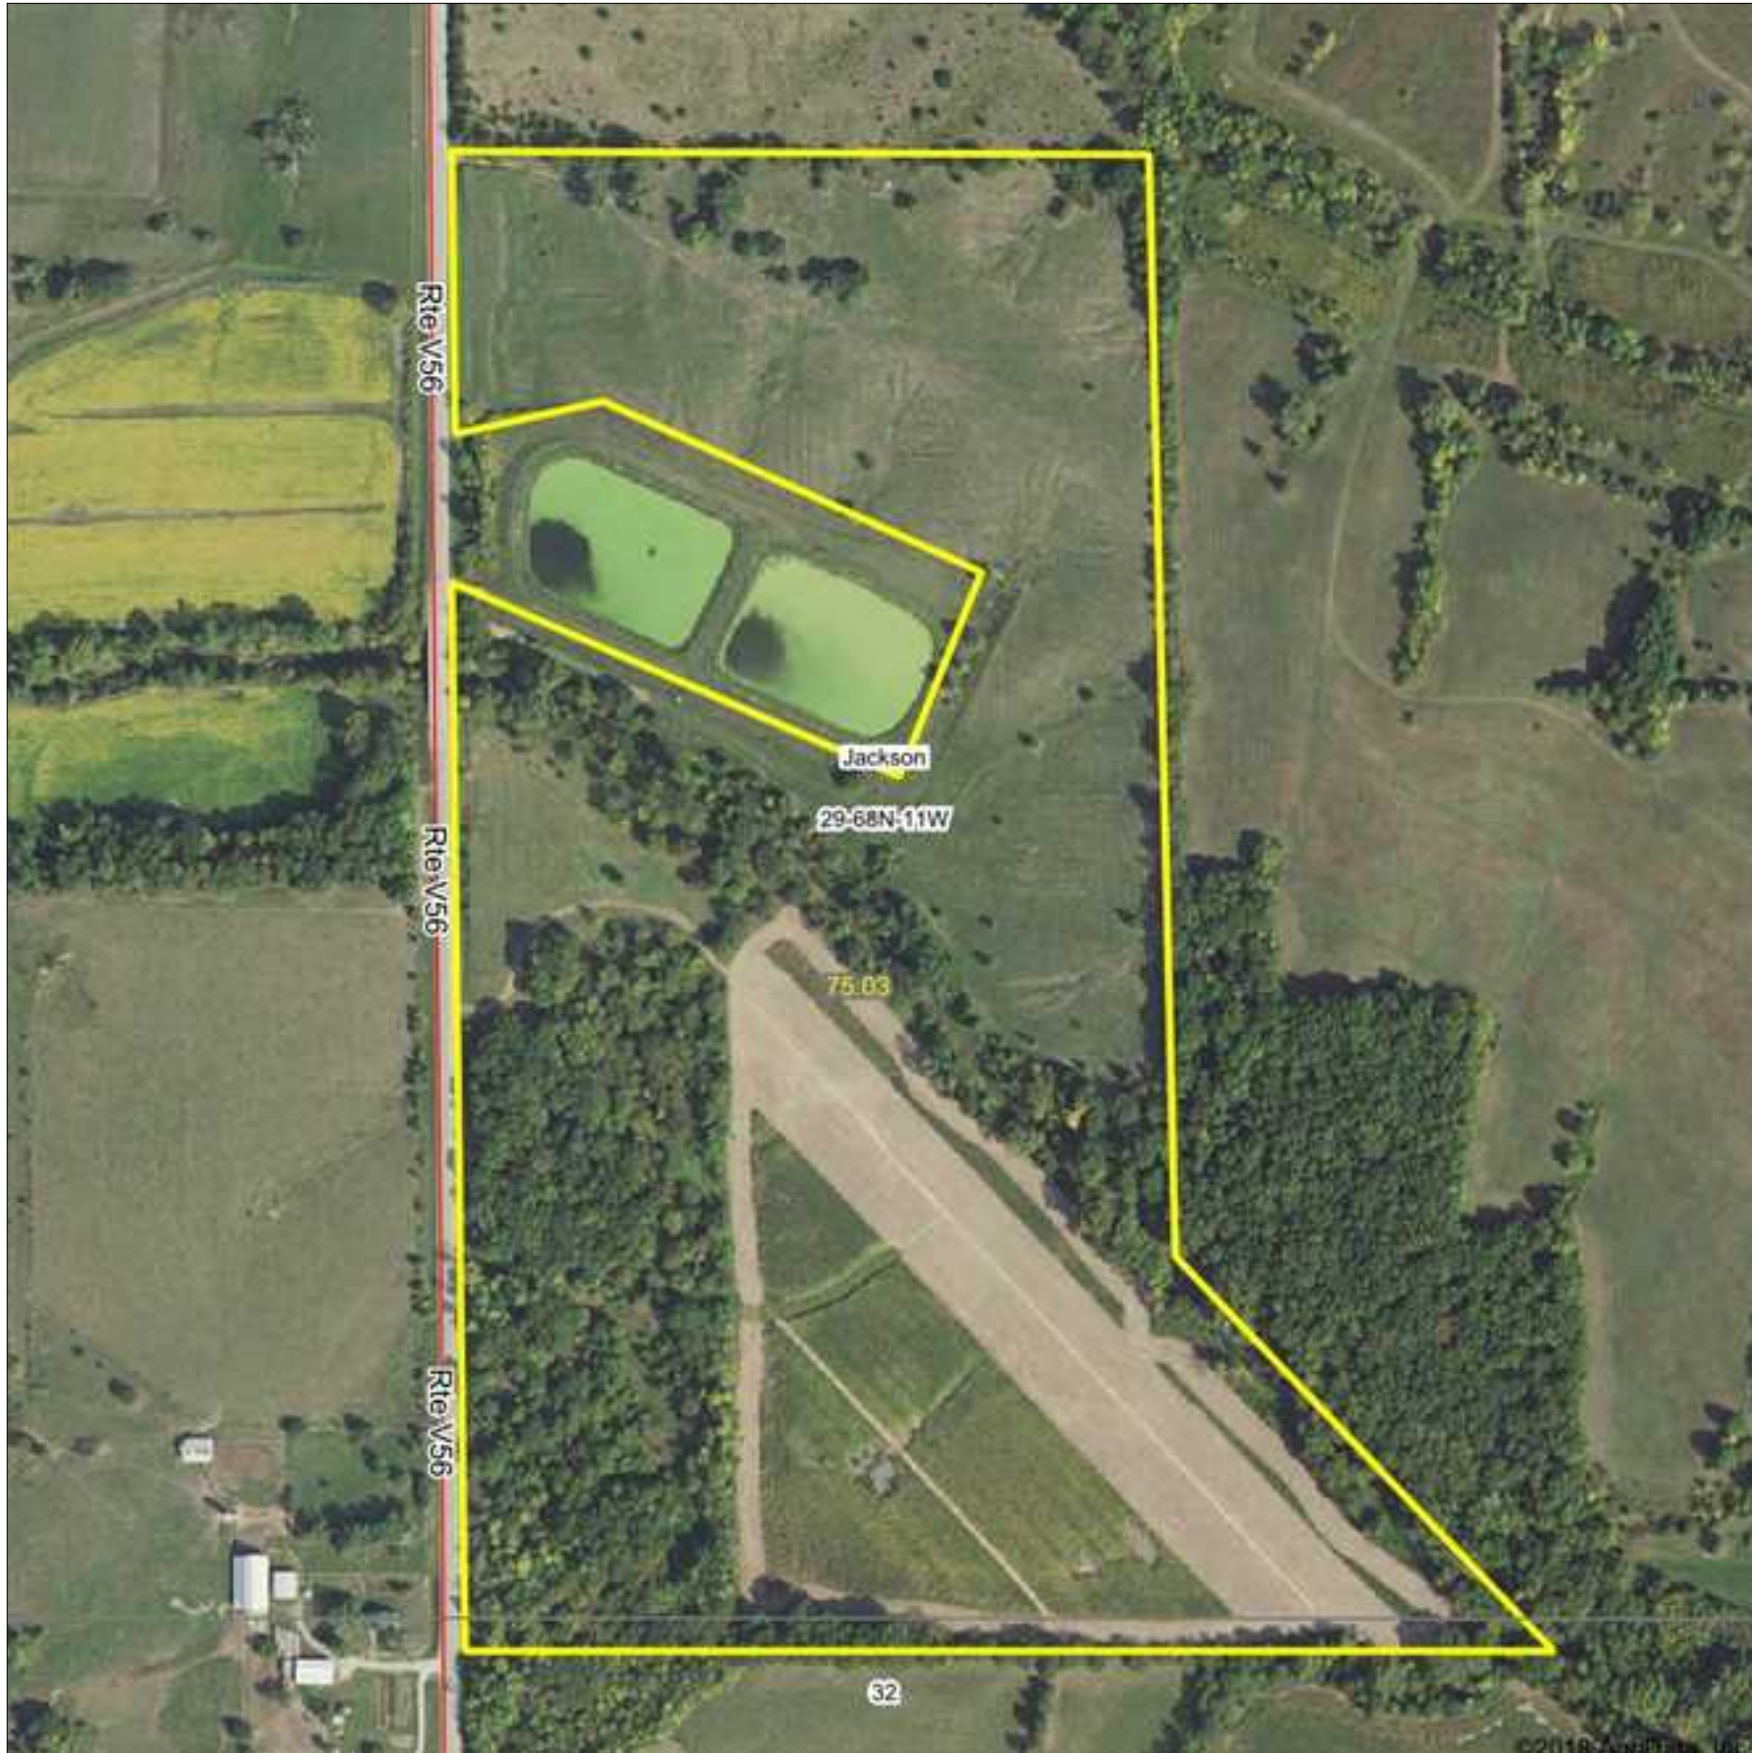

## 75 acres m/l Combination Farm for Sale in Van Buren County, Iowa.

Address: Rte V56, Milton, IA

**Nick Boley**

(641) 919-2801 (cell)

nboley@mossyoakproperties.com

**Acreage:** 75.00

**Price:** \$245,000

**County:** Van Buren

**MOPLS ID:** 38525

**GPS Location:** 40.6565 X -92.1540

**Whitetail**

**Turkey**

**Recreational**

**Farmland**

This 75 acre property offers some of everything – pasture ground, highly productive soil, as well as timber ground for whitetail deer and turkey hunting. Regardless of what you are looking for, with just a little work you could increase the acres farmed for more income,

- 22 acres currently tillable with CSR2 rating of 74
- 25 acres currently in pasture
- 25 + acres timberland
- Mixed use recreational, farmland
- Located just 1/2 mile south of Milton, IA 52570
- Southwest Van Buren County

# 75 acres m/l Combination Farm for Sale in Van Buren County, Iowa.